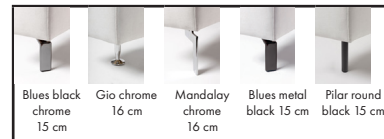

Upholstery

Fabric
Fixed cover
Fully upholstered back cushions (not for fixed combinations)
Reversible back cushions (only in fabric)
The seat cushions are not reversible.

Carter - 7 cm